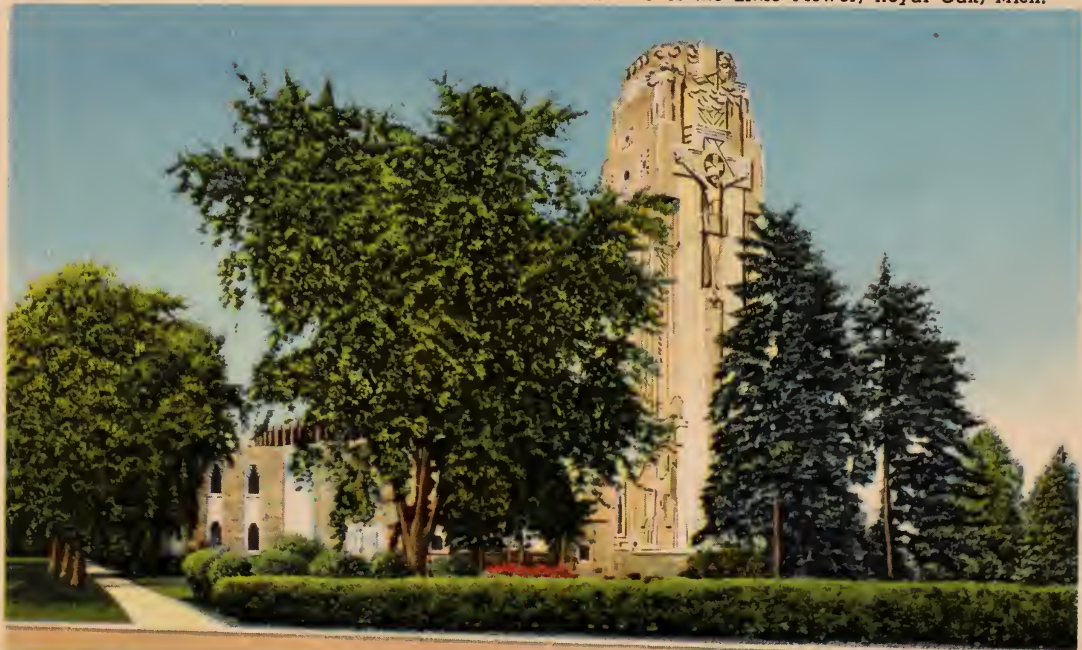

*The Shrine of the Little Flower, Royal Oak, Mich.*

*View from North*

88-H1734

GENUINE CURTEICH-CHICAGO "C.T. ART-COLORTONE" POST CARD (REG. U. S. PAT. OFF.)

# POST CARD

PLACE  
STAMP  
HERE